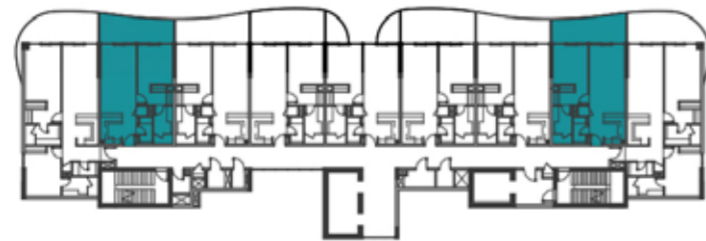

The image features a background of teal and light blue marbled patterns, resembling stone or marble. The colors are layered and veined, creating a complex, organic texture. The text 'FLOOR PLANS' is centered horizontally and vertically in a white, all-caps, sans-serif font. The letters are widely spaced, giving the text a clean, modern, and minimalist appearance. The overall aesthetic is sophisticated and architectural.

F L O O R P L A N S

1-BEDROOM LUXURY APARTMENT

TYPE 01

MEDITERRANEAN-INSPIRED APARTMENTS

LEVEL: 1 & 3

1-BEDROOM LUXURY APARTMENT

TYPE 02

MEDITERRANEAN-INSPIRED APARTMENTS