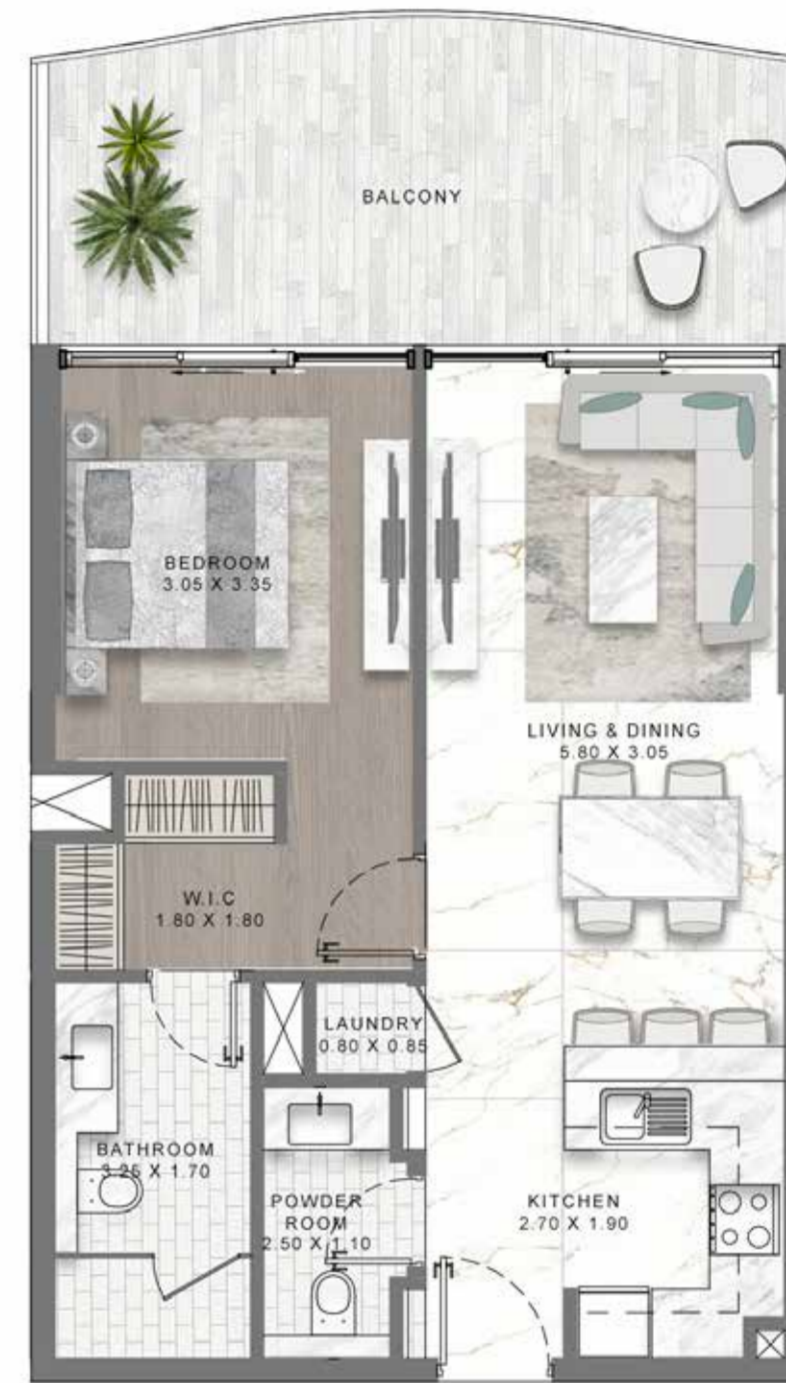

The image features a background of teal and light blue marbled patterns, resembling stone or marble. The colors are layered and veined, creating a complex, organic texture. The text 'FLOOR PLANS' is centered horizontally and vertically in a white, all-caps, sans-serif font. The letters are widely spaced, giving the text a clean, modern, and minimalist appearance. The overall aesthetic is sophisticated and architectural.

LEVEL: 4 & 6

1-BEDROOM LUXURY APARTMENT

TYPE 11

MEDITERRANEAN-INSPIRED APARTMENTS

LEVEL: 4 & 6

1-BEDROOM LUXURY APARTMENT

TYPE 12

MEDITERRANEAN-INSPIRED APARTMENTS

LEVEL: 4 & 6

1-BEDROOM LUXURY APARTMENT

TYPE 13

MEDITERRANEAN-INSPIRED APARTMENTS

LEVEL: 5

1-BEDROOM LUXURY APARTMENT

TYPE 14

MEDITERRANEAN-INSPIRED APARTMENTS

LEVEL: 5

DAMAC