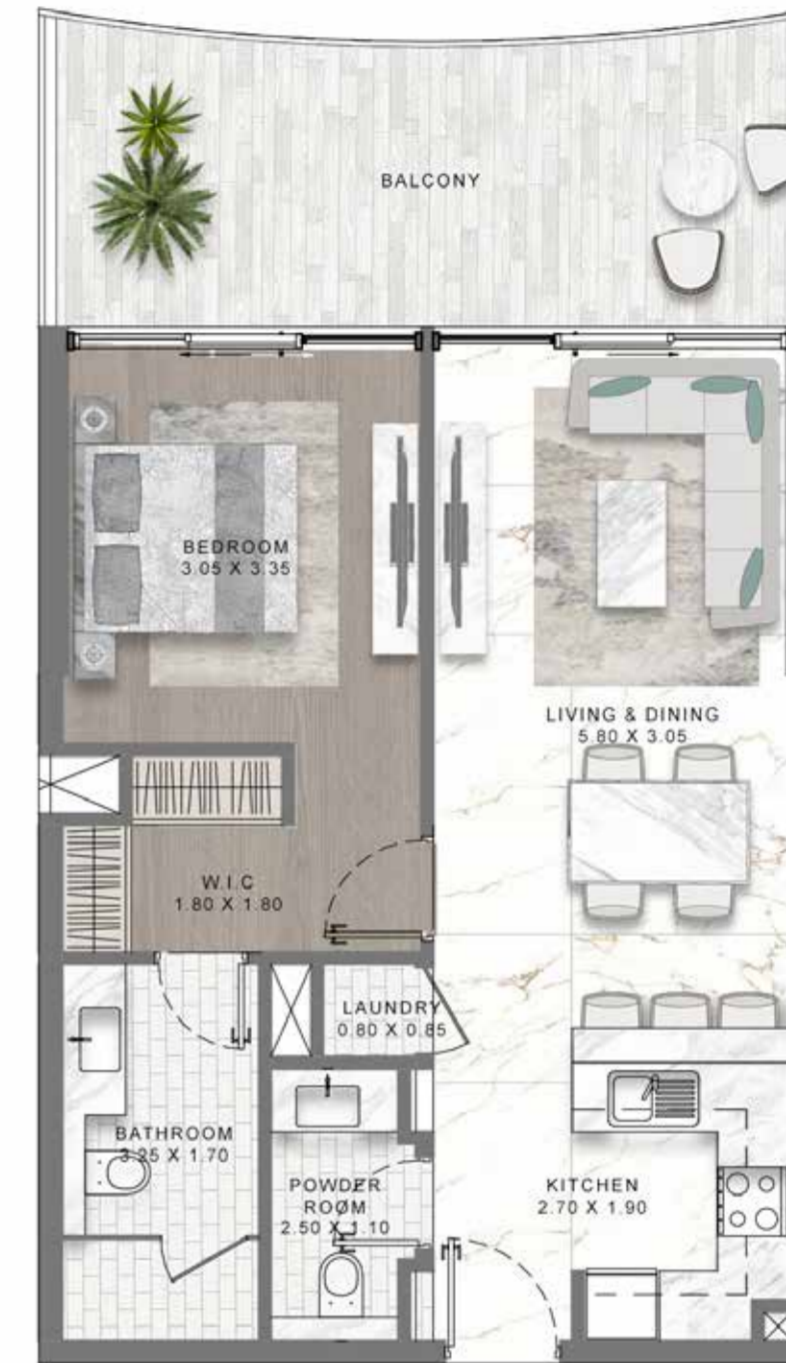

The image features a background of teal and light blue marbled patterns, resembling stone or marble. The colors are layered and veined, creating a complex, organic texture. The text 'FLOOR PLANS' is centered horizontally and vertically in a white, all-caps, sans-serif font. The letters are widely spaced, giving the text a clean, modern, and minimalist appearance. The overall aesthetic is sophisticated and architectural.

LEVEL: 1 & 3

1-BEDROOM LUXURY APARTMENT

TYPE 05

MEDITERRANEAN-INSPIRED APARTMENTS

LEVEL: 2

1-BEDROOM LUXURY APARTMENT

TYPE 06

MEDITERRANEAN-INSPIRED APARTMENTS

LEVEL: 2

1-BEDROOM LUXURY APARTMENT

TYPE 07

MEDITERRANEAN-INSPIRED APARTMENTS

LEVEL: 2

1-BEDROOM LUXURY APARTMENT

TYPE 08

MEDITERRANEAN-INSPIRED APARTMENTS

LEVEL: 2

1-BEDROOM LUXURY APARTMENT

TYPE 09

MEDITERRANEAN-INSPIRED APARTMENTS

LEVEL: 4 & 6

1-BEDROOM LUXURY APARTMENT

TYPE 10

MEDITERRANEAN-INSPIRED APARTMENTS