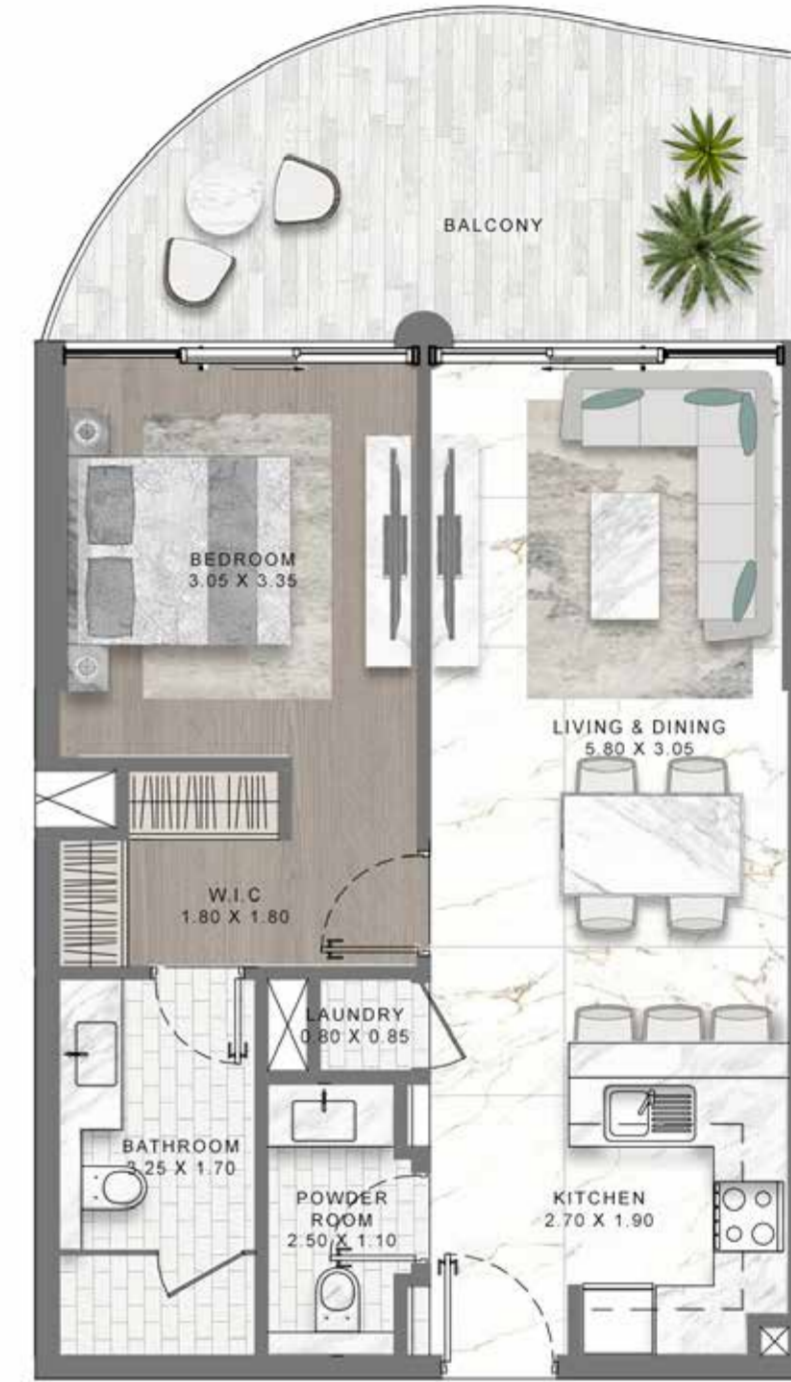

The image features a background of teal and light blue marbled patterns, resembling stone or marble. The colors are layered and veined, creating a complex, organic texture. The text 'FLOOR PLANS' is centered horizontally and vertically in a white, all-caps, sans-serif font. The letters are widely spaced, giving the text a clean, modern, and minimalist appearance. The overall aesthetic is sophisticated and architectural.

LEVEL: 2

1-BEDROOM LUXURY APARTMENT

TYPE 07

MEDITERRANEAN-INSPIRED APARTMENTS

LEVEL: 2

1-BEDROOM LUXURY APARTMENT

TYPE 08

MEDITERRANEAN-INSPIRED APARTMENTS

LEVEL: 2

1-BEDROOM LUXURY APARTMENT

TYPE 09

MEDITERRANEAN-INSPIRED APARTMENTS

LEVEL: 4 & 6

1-BEDROOM LUXURY APARTMENT

TYPE 10

MEDITERRANEAN-INSPIRED APARTMENTS

LEVEL: 4 & 6

1-BEDROOM LUXURY APARTMENT

TYPE 11

MEDITERRANEAN-INSPIRED APARTMENTS

LEVEL: 4 & 6

1-BEDROOM LUXURY APARTMENT

TYPE 12

MEDITERRANEAN-INSPIRED APARTMENTS