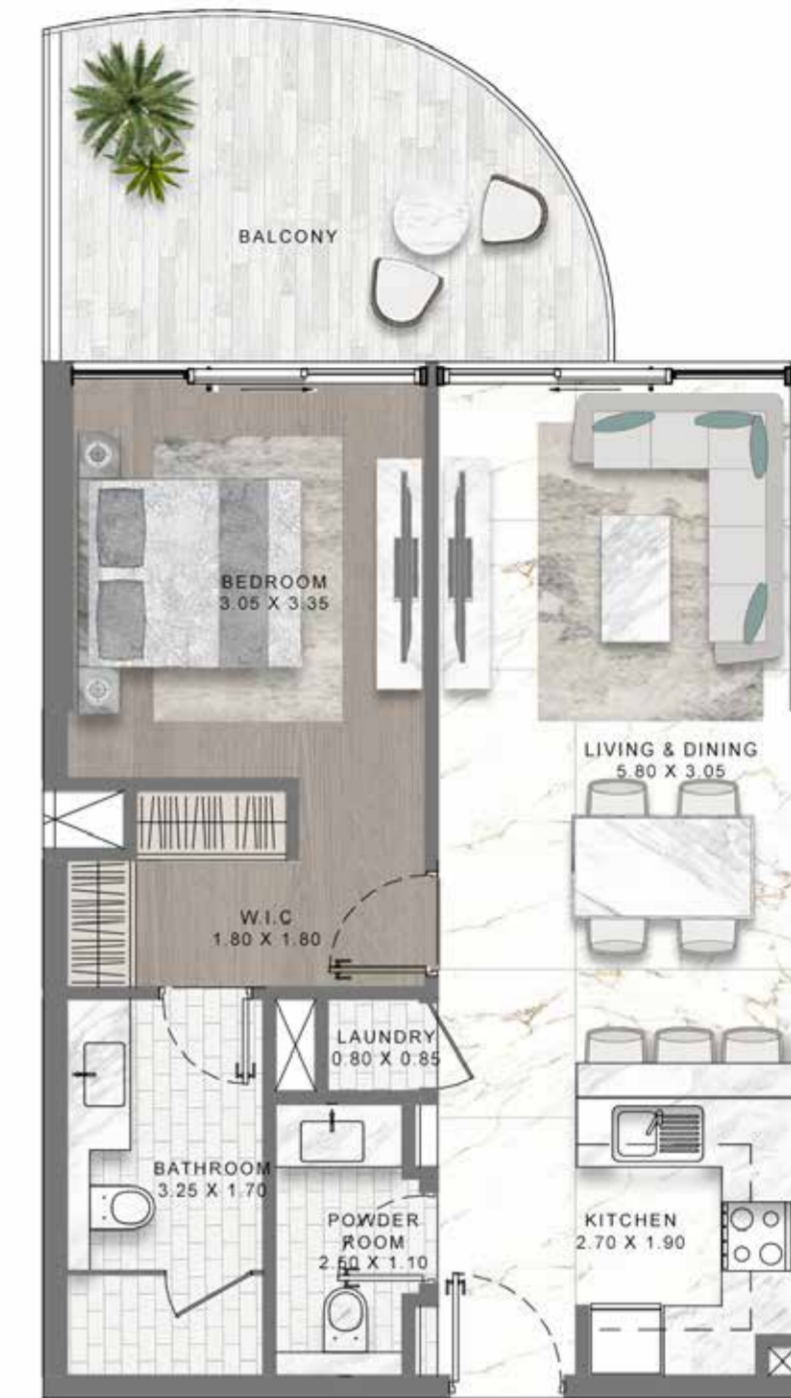

The image features a background of teal and light blue marbled patterns, resembling stone or marble. The colors are layered and veined, creating a complex, organic texture. The text 'FLOOR PLANS' is centered horizontally and vertically in a white, all-caps, sans-serif font. The letters are widely spaced, giving the text a clean, modern, and minimalist appearance. The overall aesthetic is sophisticated and architectural.

F L O O R P L A N S

1-BEDROOM LUXURY APARTMENT

TYPE 01

MEDITERRANEAN-INSPIRED APARTMENTS

LEVEL: 1 & 3

1-BEDROOM LUXURY APARTMENT

TYPE 02

MEDITERRANEAN-INSPIRED APARTMENTS

LEVEL: 1 & 3

1-BEDROOM LUXURY APARTMENT

TYPE 05

MEDITERRANEAN-INSPIRED APARTMENTS

LEVEL: 2

1-BEDROOM LUXURY APARTMENT

TYPE 06

MEDITERRANEAN-INSPIRED APARTMENTS

LEVEL: 2

1-BEDROOM LUXURY APARTMENT

TYPE 07

MEDITERRANEAN-INSPIRED APARTMENTS

LEVEL: 2

1-BEDROOM LUXURY APARTMENT

TYPE 08

MEDITERRANEAN-INSPIRED APARTMENTS