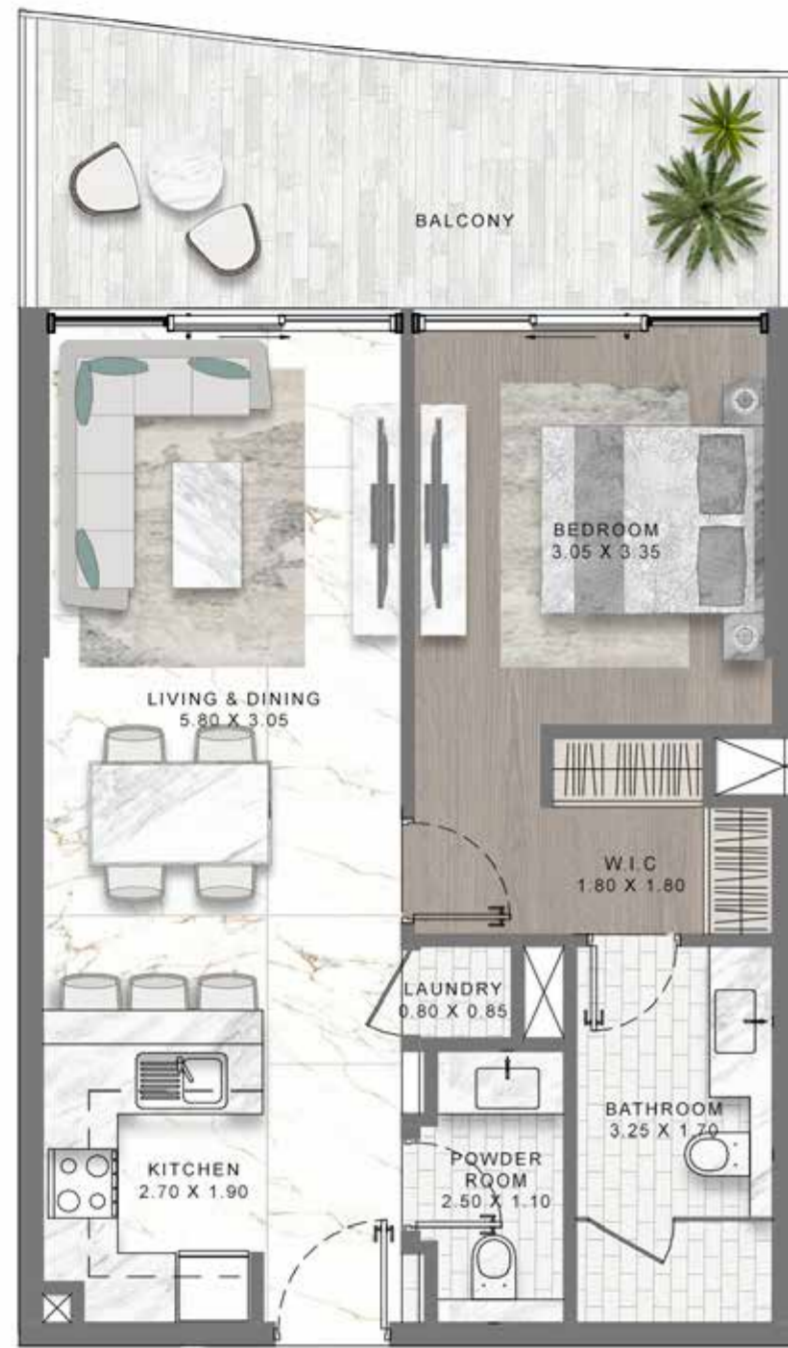

The image features a background of teal and light blue marbled patterns, resembling stone or marble. The colors are layered and veined, creating a complex, organic texture. The text 'FLOOR PLANS' is centered horizontally and vertically in a white, all-caps, sans-serif font. The letters are widely spaced, giving the text a clean, modern, and minimalist appearance. The overall aesthetic is sophisticated and architectural.

F L O O R P L A N S

1-BEDROOM LUXURY APARTMENT

TYPE 01

MEDITERRANEAN-INSPIRED APARTMENTS

LEVEL: 1 & 3

1-BEDROOM LUXURY APARTMENT

TYPE 02

MEDITERRANEAN-INSPIRED APARTMENTS

LEVEL: 1 & 3

1-BEDROOM LUXURY APARTMENT

TYPE 03

MEDITERRANEAN-INSPIRED APARTMENTS

LEVEL: 1 & 3

1-BEDROOM LUXURY APARTMENT

TYPE 04

MEDITERRANEAN-INSPIRED APARTMENTS

LEVEL: 5

DAMAC