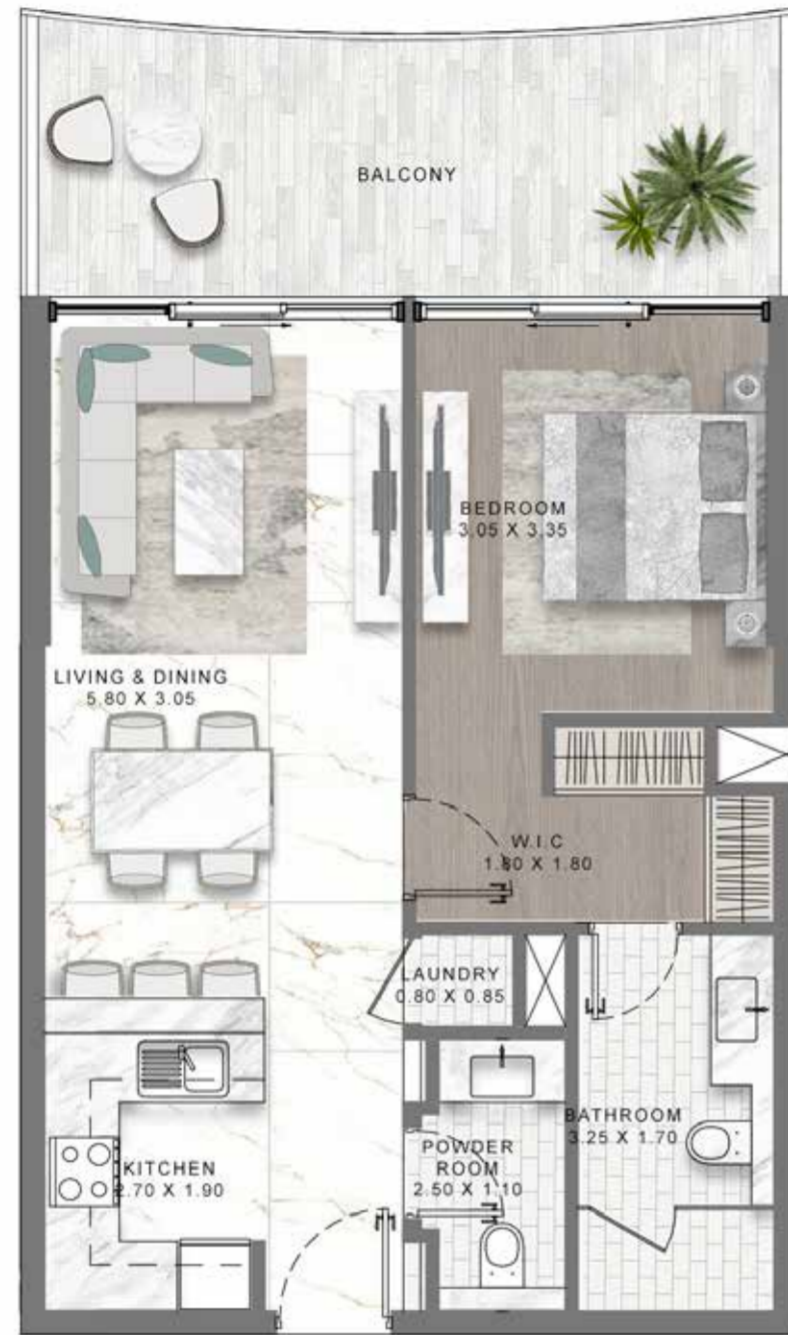

The image features a background of teal and light blue marbled patterns, resembling stone or marble. The colors are layered and veined, creating a complex, organic texture. The text 'FLOOR PLANS' is centered horizontally and vertically in a white, all-caps, sans-serif font. The letters are widely spaced, giving the text a clean, modern, and minimalist appearance. The overall aesthetic is sophisticated and architectural.

LEVEL: 2

1-BEDROOM LUXURY APARTMENT

TYPE 09

MEDITERRANEAN-INSPIRED APARTMENTS

LEVEL: 4 & 6

1-BEDROOM LUXURY APARTMENT

TYPE 10

MEDITERRANEAN-INSPIRED APARTMENTS

LEVEL: 4 & 6

1-BEDROOM LUXURY APARTMENT

TYPE 11

MEDITERRANEAN-INSPIRED APARTMENTS

LEVEL: 4 & 6

1-BEDROOM LUXURY APARTMENT

TYPE 12

MEDITERRANEAN-INSPIRED APARTMENTS

LEVEL: 5

DAMAC