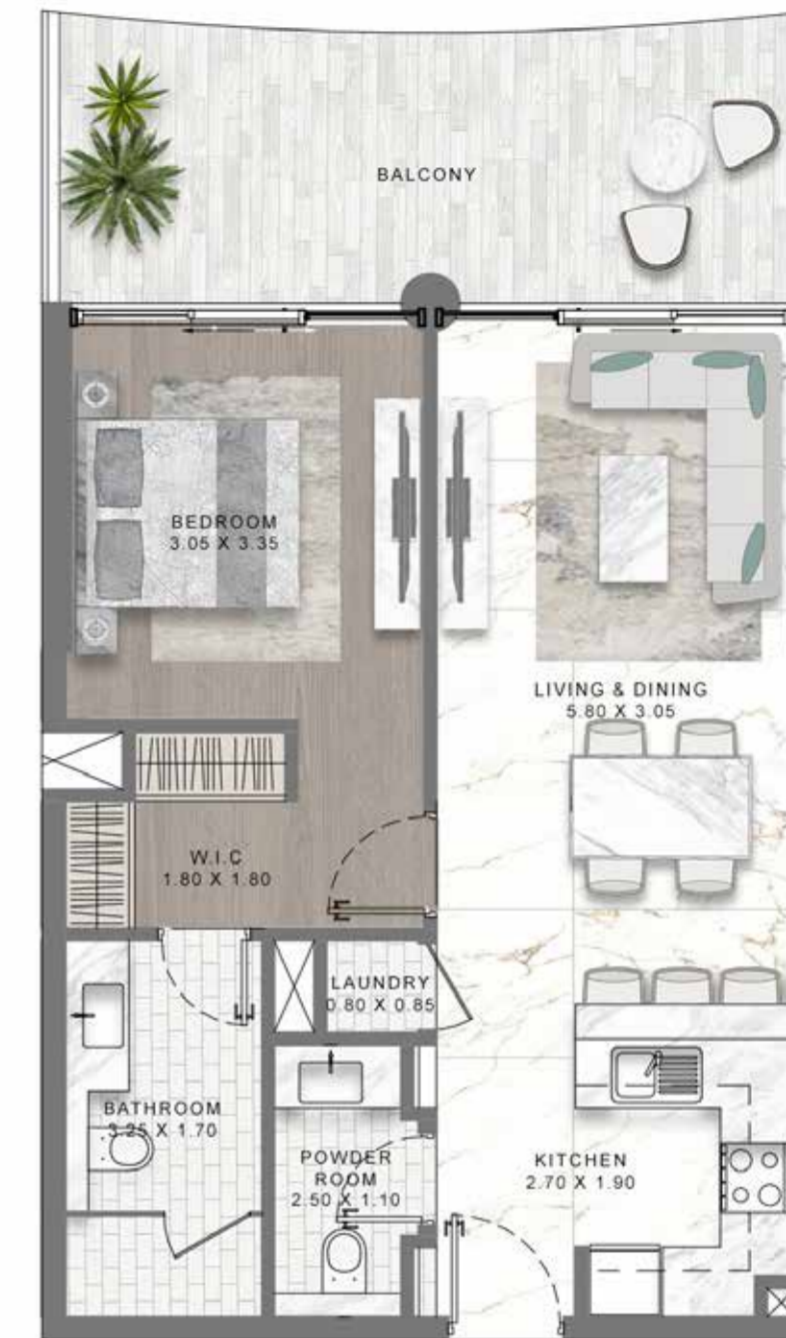

The image features a background of teal and light blue marbled patterns, resembling stone or marble. The colors are layered and veined, creating a complex, organic texture. The text 'FLOOR PLANS' is centered horizontally and vertically in a white, all-caps, sans-serif font. The letters are widely spaced, giving the text a clean, modern, and minimalist appearance. The overall aesthetic is sophisticated and architectural.

LEVEL: 5

1-BEDROOM LUXURY APARTMENT

TYPE 15

MEDITERRANEAN-INSPIRED APARTMENTS

LEVEL: 5

1-BEDROOM LUXURY APARTMENT

TYPE 16

MEDITERRANEAN-INSPIRED APARTMENTS

LEVEL: 5

2-BEDROOM LUXURY APARTMENT

TYPE 01

MEDITERRANEAN-INSPIRED APARTMENTS

LEVEL: 1 & 3

2-BEDROOM LUXURY APARTMENT

TYPE 02

MEDITERRANEAN-INSPIRED APARTMENTS

LEVEL: 5

DAMAC